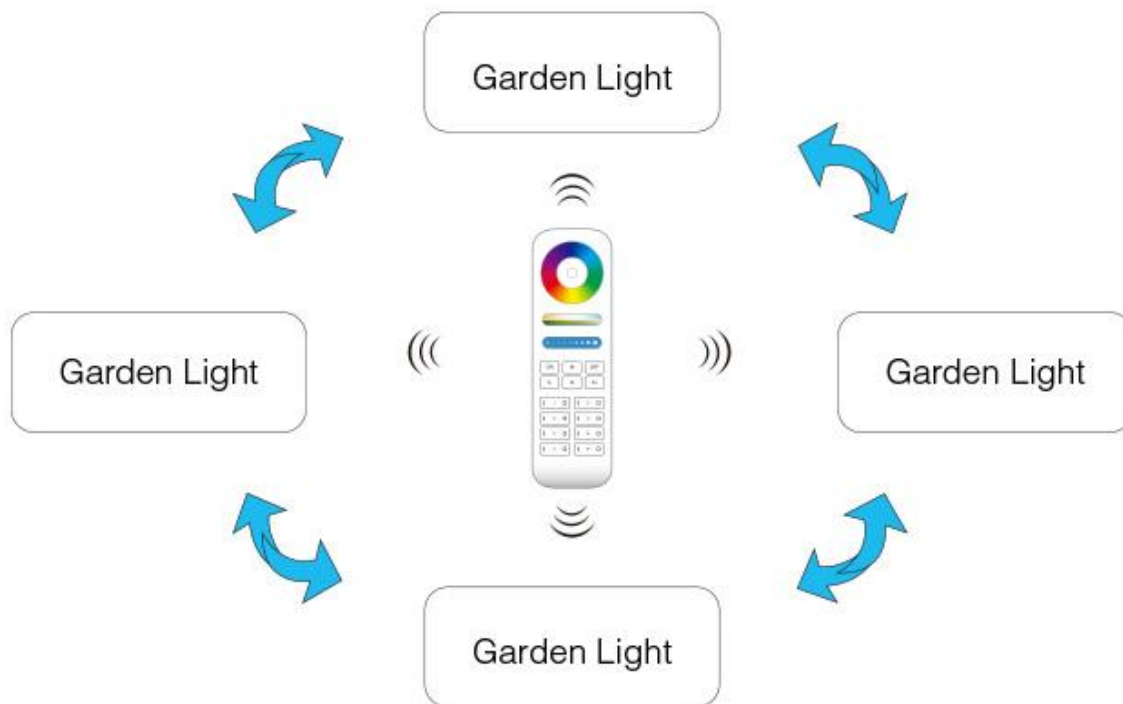

*Amazon Alexa Voice Control(Need Mi-Light WiFi Remote)

Smartphone APP Control(Need Mi-Light WiFi iBox or WiFi Remote)

Symmetrical and centralized light ray

Beam Angle 25°, Irradiation distance 10m

Outdoor Using and Waterproof Waterproof rate is IP66

Working normally at outdoor using in raining days

Auto-transmitting function

One garden light can transmit the signals from the remote control to another garden light within 30m, as long as there is a garden light within 30m, the remote control distance can be limitless.

Auto-synchronization function

Different garden light can work synchronously when they are started at different times, controlled by the same remote, under same dynamic mode and with same speed, and within 30m distance.

Adjustable freely and easy operation

Install at different scenes; can rotate and adjust the beam angle freely

High lumen LED Chips

Low power consumption
and luminance decrease;
Bright color and high brightness