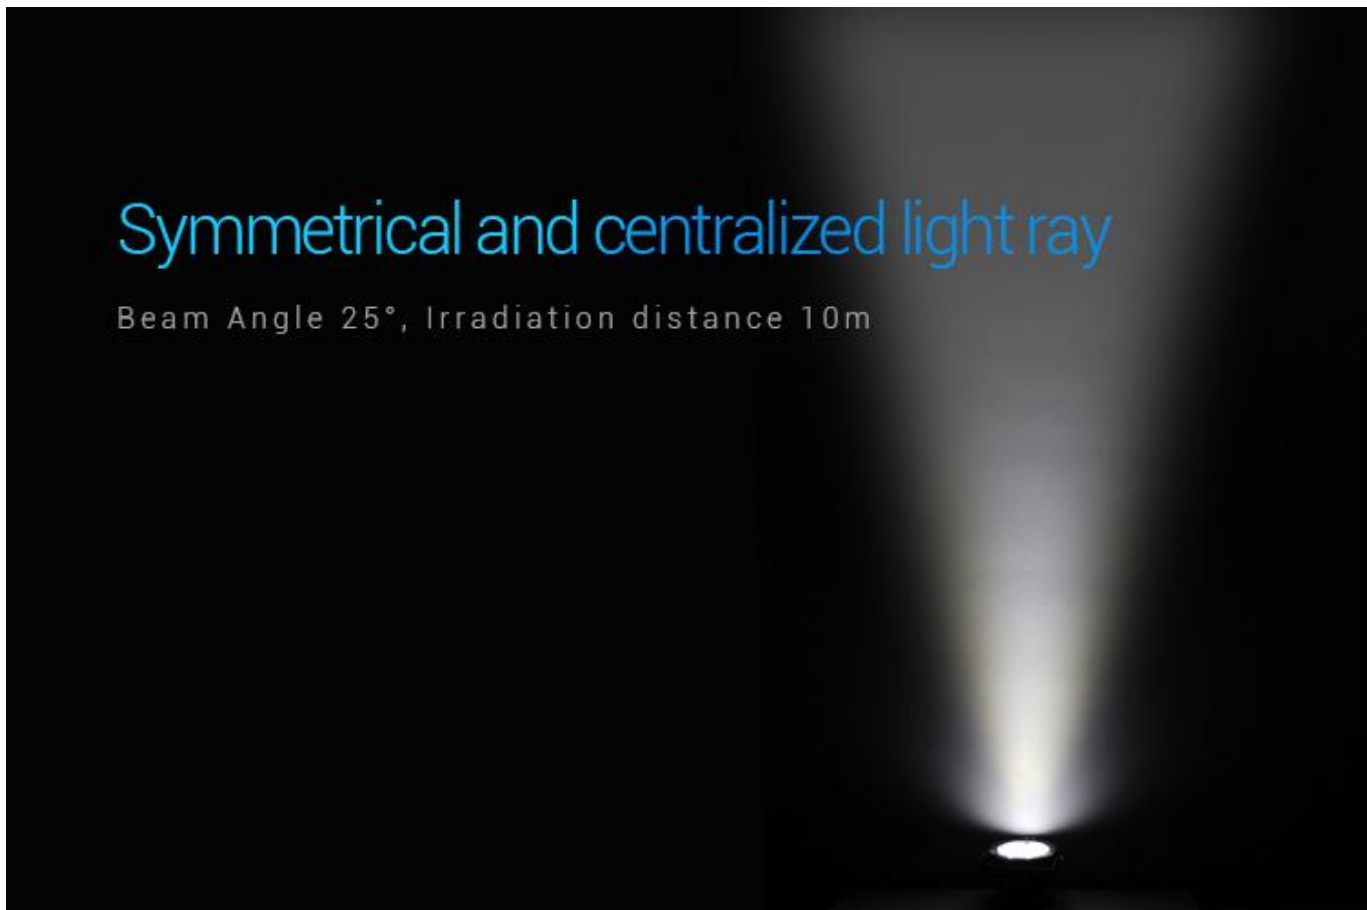

B8

B4/T4

B3/T3

B0

Support Amazon Alexa Voice Control Smart Phone APP Control

Turn ON/OFF and adjust brightness, color temperature, lighting colors by Voice commands or APP; easily fulfill the personalized setting.

*Amazon Alexa Voice Control(Need Mi-Light WiFi Remote)

Smartphone APP Control(Need Mi-Light WiFi iBox or WiFi Remote)

Symmetrical and centralized light ray

Beam Angle 25°, Irradiation distance 10m

Outdoor Using and Waterproof Waterproof rate is IP66