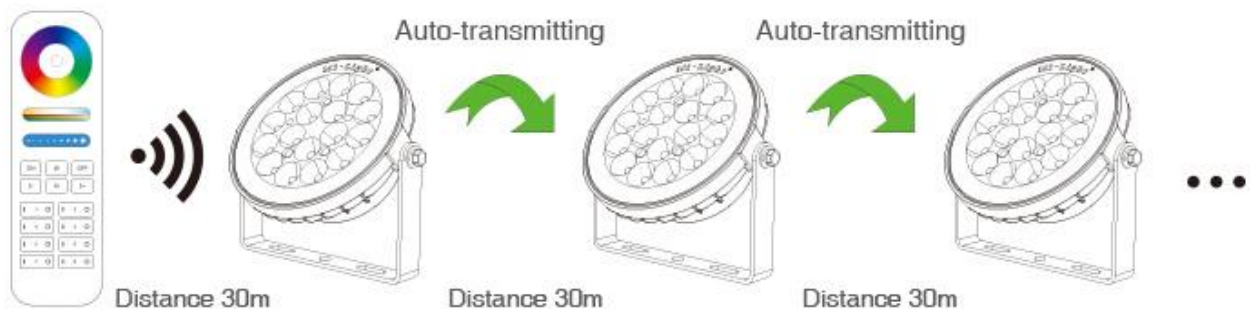

Auto-transmitting function

One garden light can transmit the signals from the remote control to another garden light within 30m, as long as there is a garden light within 30m, the remote control distance can be limitless.