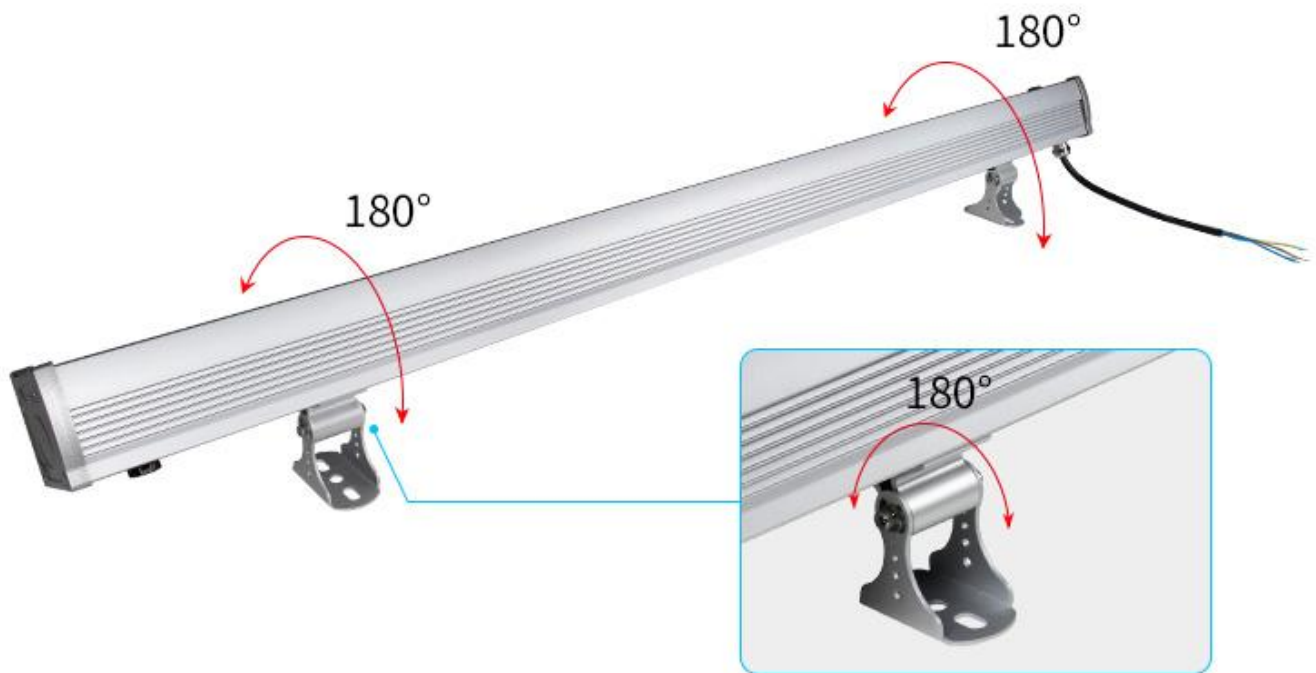

Auto-synchronization function

Different wall washer light can work synchronously when they are started at different times, controlled by the same remote, under same dynamic mode and with same speed, and within 30m distance.

IP66 waterproof rate

Excellent waterproofness make the usage more safe

180° rotatable bracket; Easy installation

180° rotatable bracket; Adjustable randomly; Easy adjust the beam angle

High lumen LED Chips